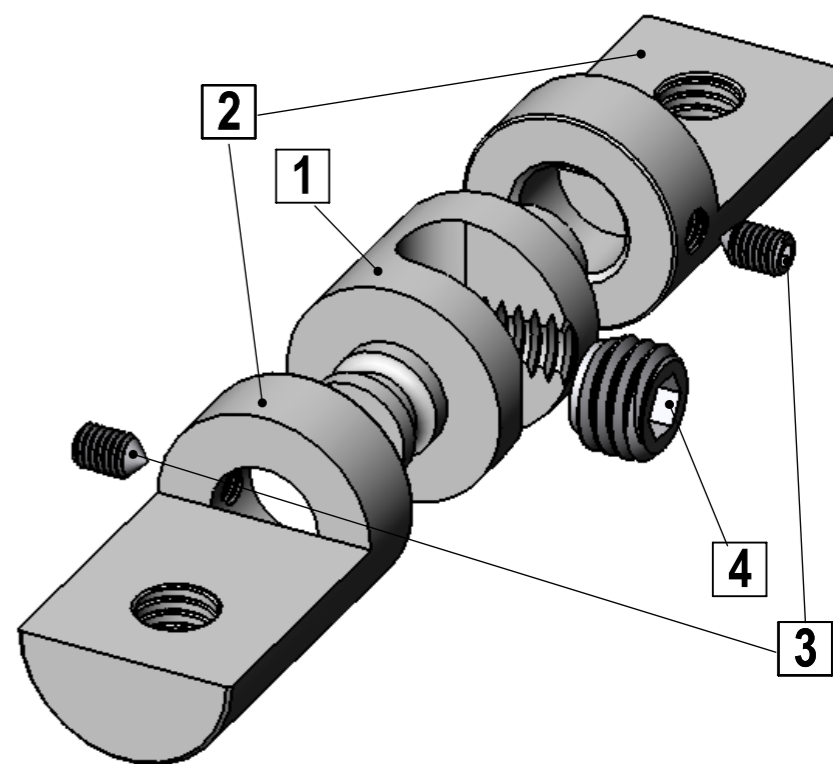

M8x4,5

1/8" R3,1mm

M6 Thread
1/4" Ø 6mm

3/8" 10mm

M6 Thread
1/4" Ø 6mm

| ITEM NO. | PART NUMBER | DESCRIPTION | QTY. |
|----------|-------------|-------------|------|
| 1 | RA1652B | | 1 |
| 2 | RA1652A | | 2 |
| 3 | M3 - 5 f | | 2 |
| 4 | M8 x 4.5 | | 1 |

| | | | |
|-------------------|--|--------------------------|--|
| Title : RA1652 | | Scale : 2:1 | |
| | | Sizes : Letter Landscape | |
| | | Customer: | |
| Material: | | Finish | |
| N°programme laser | | N°prog. Mécanum. | |
| | | Qty : Rep : | |
| | | N° Plan : RA1652 | |