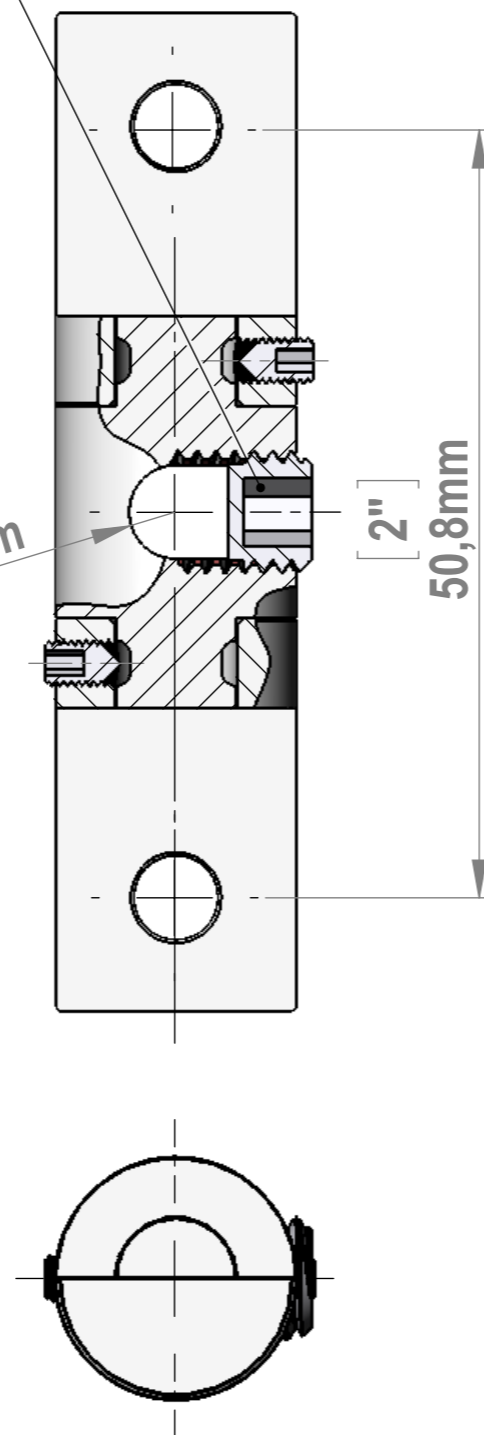

M8x4,5

1/8" R3,1mm

M6 Thread
1/4" Ø 6mm

3/8" 10mm

M6 Thread
1/4" Ø 6mm

| ITEM NO. | PART NUMBER | DESCRIPTION | QTY. |
|----------|-------------|-------------|------|
| 1 | RA1652B | | 1 |
| 2 | RA1652A | | 2 |
| 3 | M3 - 5 f | | 2 |
| 4 | M8 x 4.5 | | 1 |

| | | | |
|-------------------|--|--------------------------|--|
| Title : RA1652 | | Scale : 2:1 | |
| | | Sizes : Letter Landscape | |
| | | Customer: | |
| Material: | | Finish | |
| N°programme laser | | N°prog. Mécanum. | |
| | | Qty : Rep : | |
| | | N° Plan : RA1652 | |