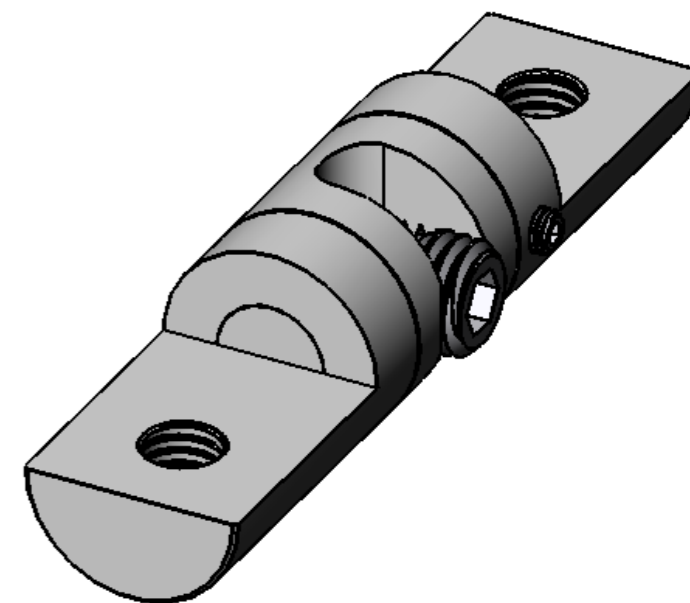

M8x4,5

1/8" R3,1mm

M6 Thread
1/4" Ø 6mm

3/8" 10mm

M6 Thread
1/4" Ø 6mm

| ITEM NO. | PART NUMBER | DESCRIPTION | QTY. |
|----------|-------------|-------------|------|
| 1 | RA1652B | | 1 |
| 2 | RA1652A | | 2 |
| 3 | M3 - 5 f | | 2 |
| 4 | M8 x 4.5 | | 1 |

| | | | |
|-------------------|--|--------------------------|--|
| Title : RA1652 | | Scale : 2:1 | |
| | | Sizes : Letter Landscape | |
| | | Customer: | |
| Material: | | Finish | |
| N°programme laser | | N°prog. Mécanum. | |
| | | Qty : Rep : | |
| | | N° Plan : RA1652 | |