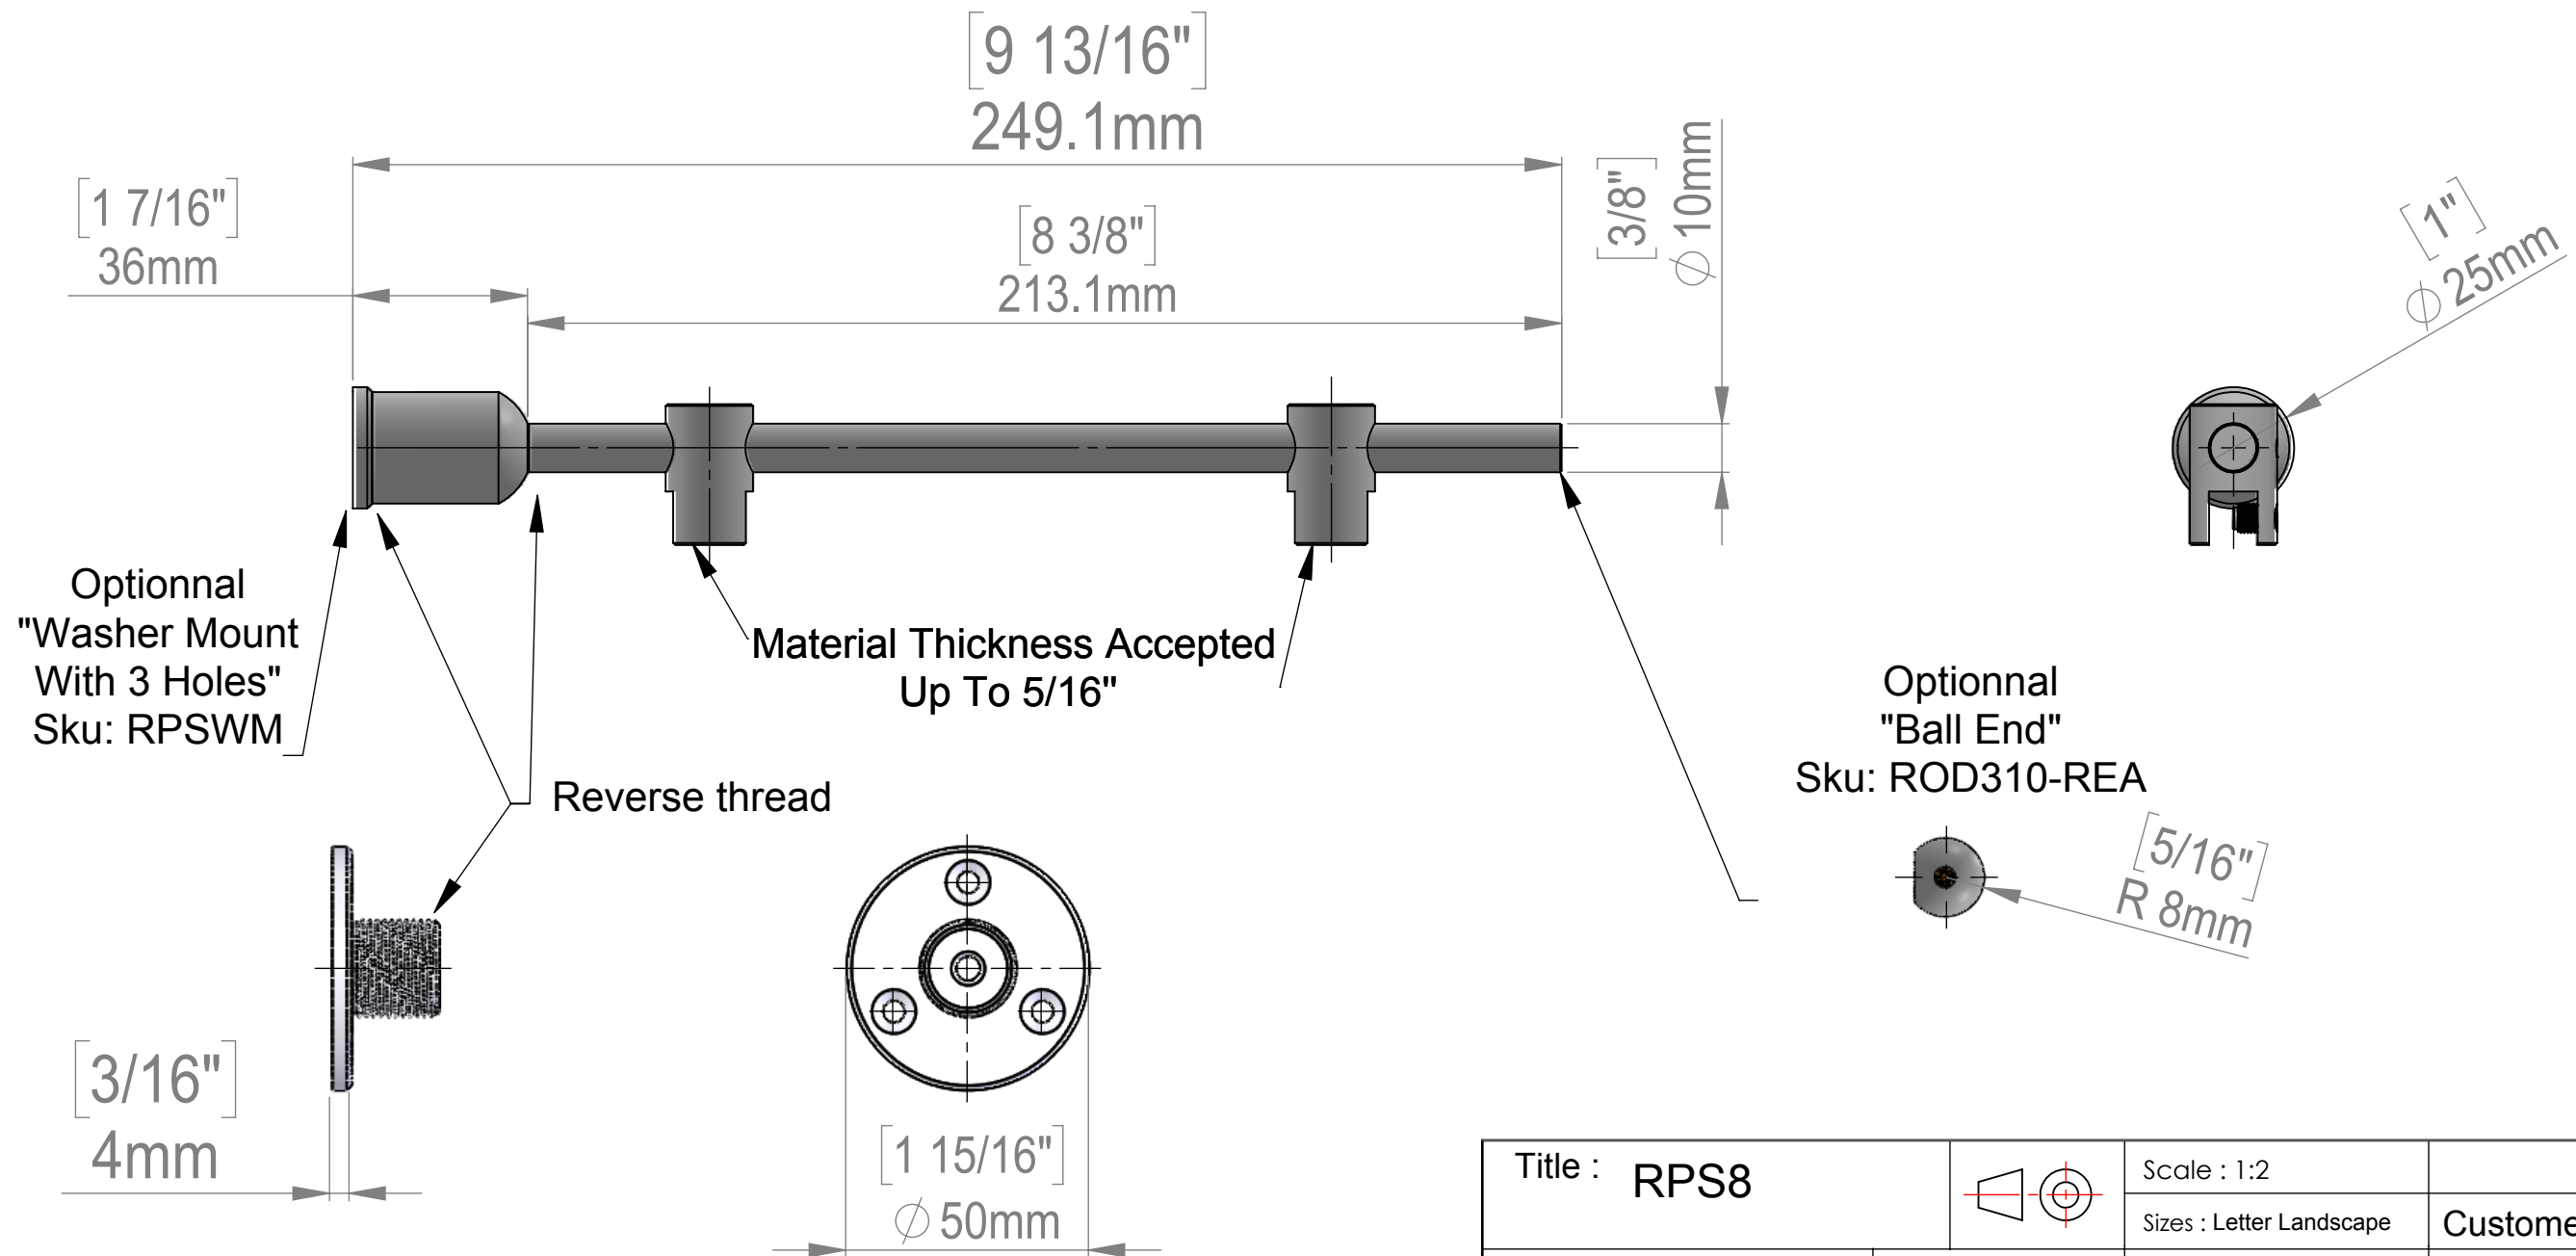

Sold Without Panel

Set Of 2 Arms  
With Allen Wrench

Title : RPS8			Scale : 1:2		
			Sizes : Letter Landscape	Customer:	
			Finish	Qty :	Rep :
		N°programme laser	N°prog. Mécanum.	N° Plan : RPS 8	