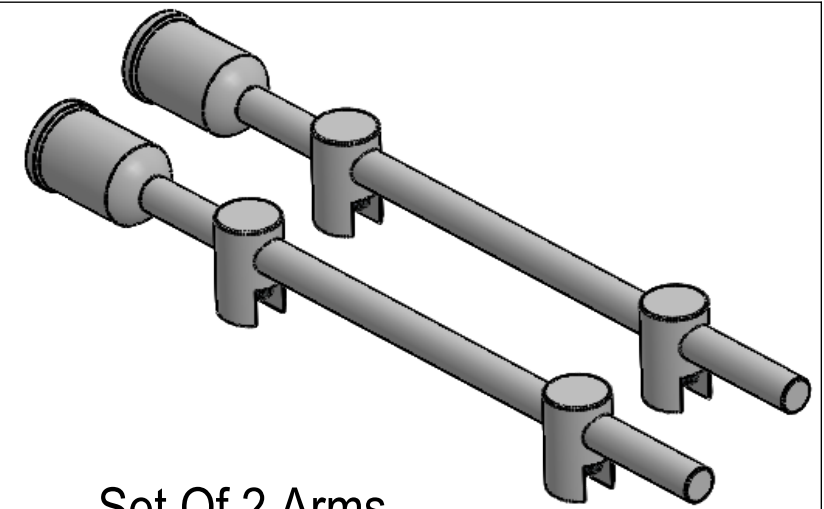

Sold Without Panel

Set Of 2 Arms  
With Allen Wrench

Title : RPS8			Scale : 1:2		
			Sizes : Letter Landscape	Customer:	
			Finish	Qty :	Rep :
		N°programme laser	N°prog. Mécanum.	N° Plan : RPS 8	